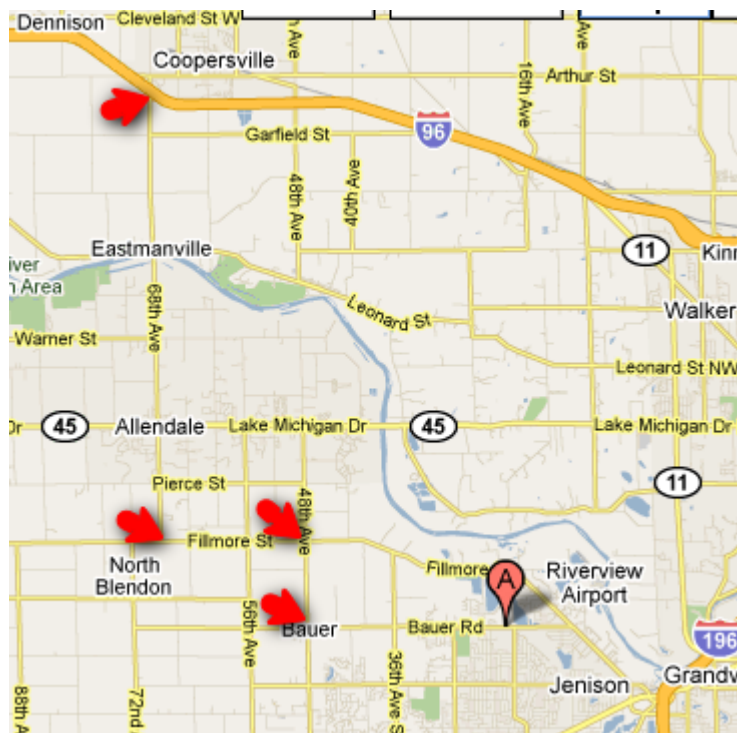

MONTAGUE WILDCATS vs. ITHACA YELLOW JACKETS

Division 6 State Semifinals, Saturday, November 21 at 1 pm
David MacKenzie Stadium, Jenison High School, 2140 Bauer Rd.,
Jenison, MI 49428

DIRECTIONS FROM MONTAGUE:

- Take US 31 south to I-96 east to the Coopersville Exit (Exit 16 going east.)
- At the top of the exit ramp, turn left (south) onto 68th St. This will bring you into Allendale.
- Take 68th to Fillmore. (68th dead ends there.)
- Turn left (East) onto Fillmore and go to 48th Ave.
- Go right (South) to Bauer Rd.
- Turn left (East) onto Bauer and go to school (about 3 or 4 miles). Take the first driveway before the high school.

Admission is \$6 for everyone. Gates open at 11:30 am

Tobacco and Alcohol Policy

Jenison High School is a smoke free campus. Smoking or the use of alcohol is prohibited anywhere on campus grounds.